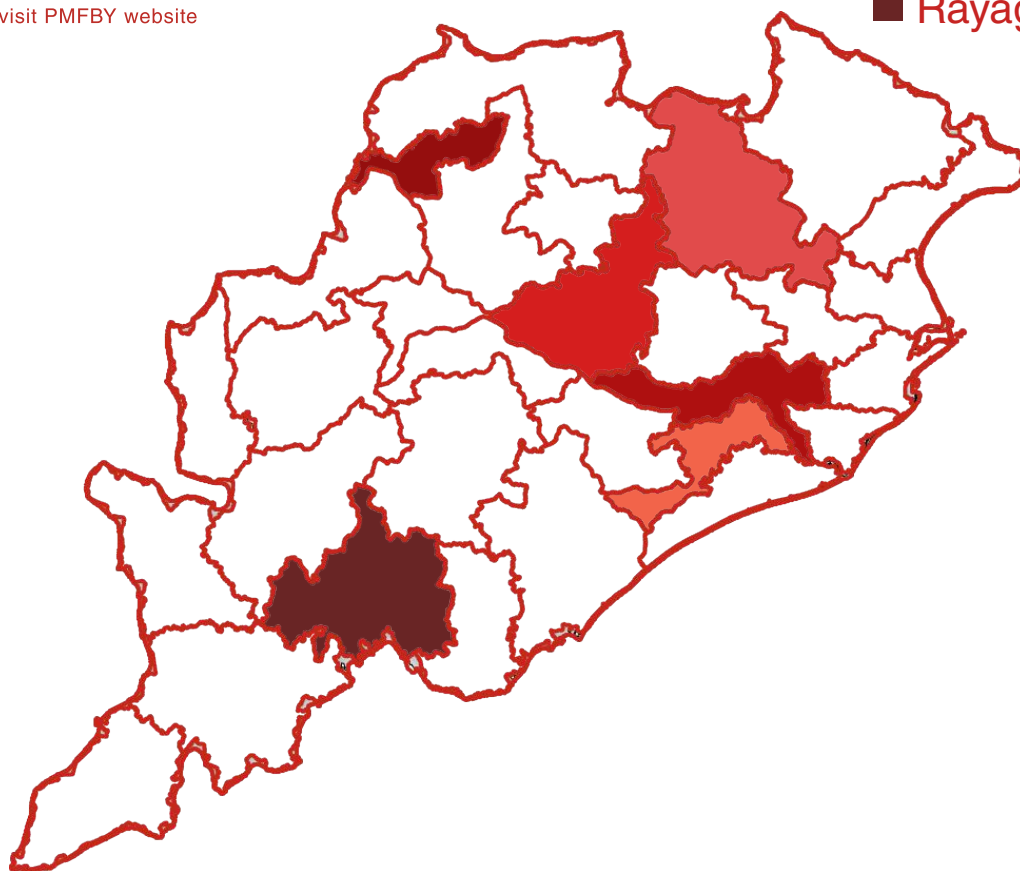

DISTRICTS

- Anugul
- Cuttack
- Jharsuguda
- Kendujhar
- Khordha
- Rayagada

BANNERS	VAN CAMPAIGNING	BANKS
TRAINING AND WORKSHOP	LEAFLET DISTRIBUTION	CSC VISITS

1800-266-4141
general.futuregenerali.in