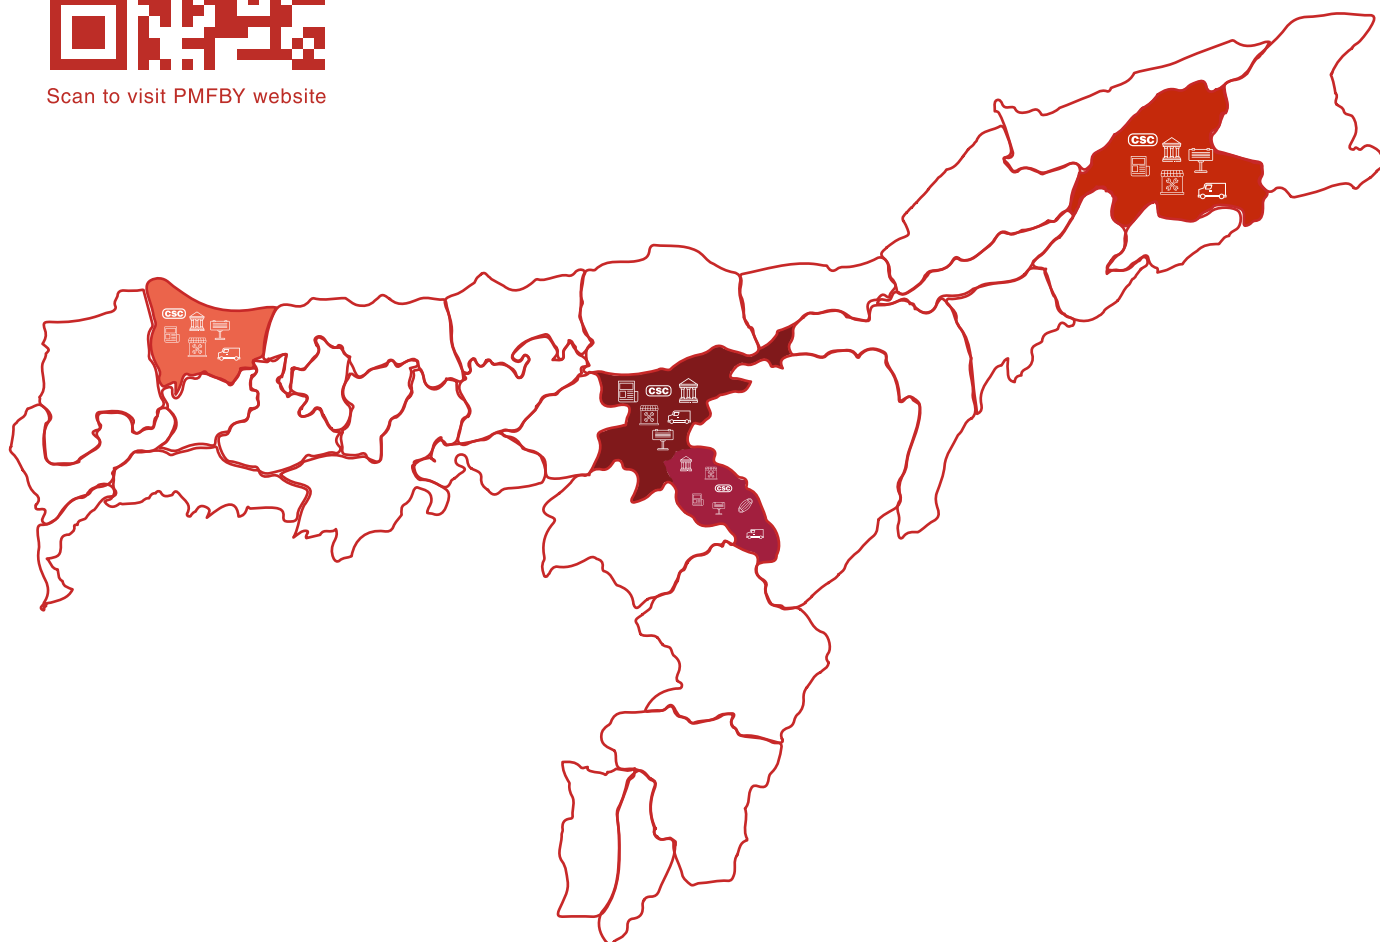

ASSAM KHARIF 2023

Scan to visit PMFBY website

DISTRICTS

■ Nagaon

■ Chirang

■ Hojai

■ Dibrugarh

 BANNERS	 POSTERS	 BANKS
 TRAINING AND WORKSHOP	 LEAFLET DISTRIBUTION	 CSC VISITS

District Anugul

Time: 27-07-2023 11:37
Note: Dist -Angul

Latitude: 20.839389
Longitude: 85.100867
Elevation: 153.64±74 m
Accuracy: 572.1 m
Azimuth: 153° (SE)
Pitch: -9.1° (3.5°)
Time: 28-07-2023 15:27
Note: Block-Angul
KS Mitra Meeting