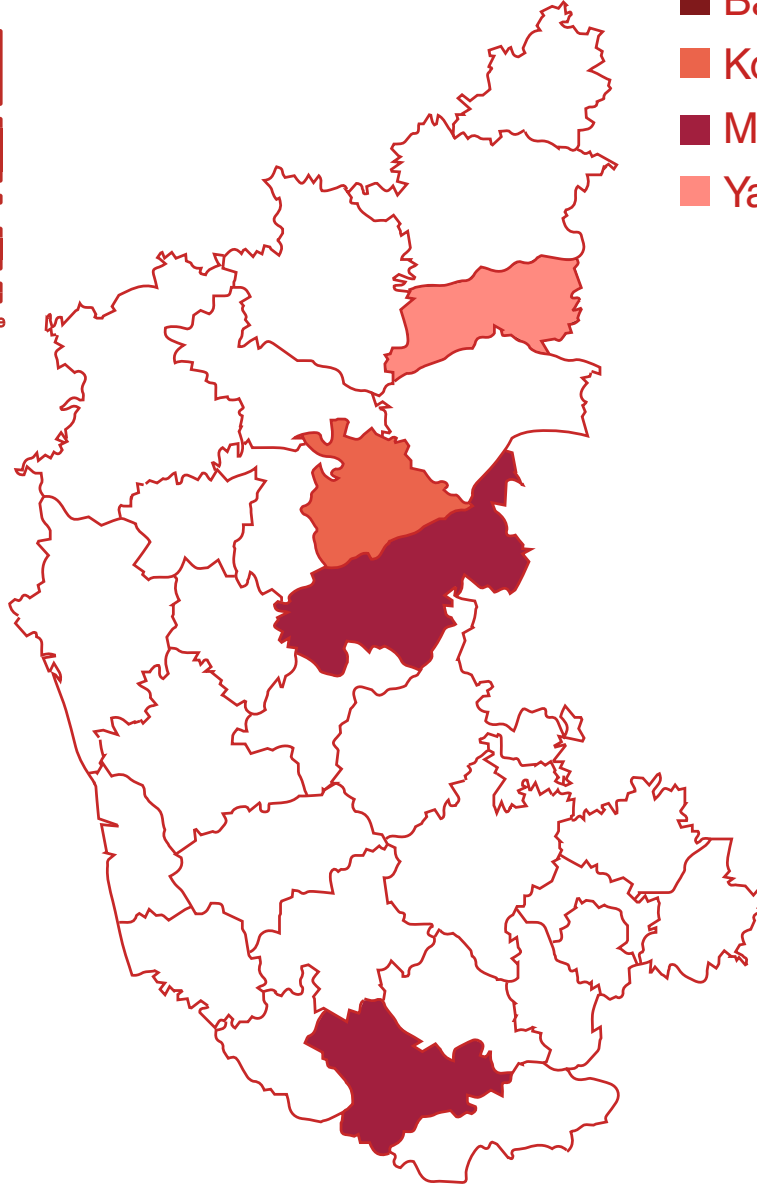

DISTRICTS

- Ballari
- Koppal
- Mysuru
- Yadgiri

BANNERS	POSTERS	BANKS
TRAINING AND WORKSHOP	LEAFLET DISTRIBUTION	CSC CSC VISITS

1800-266-4141
general.futuregenerali.in